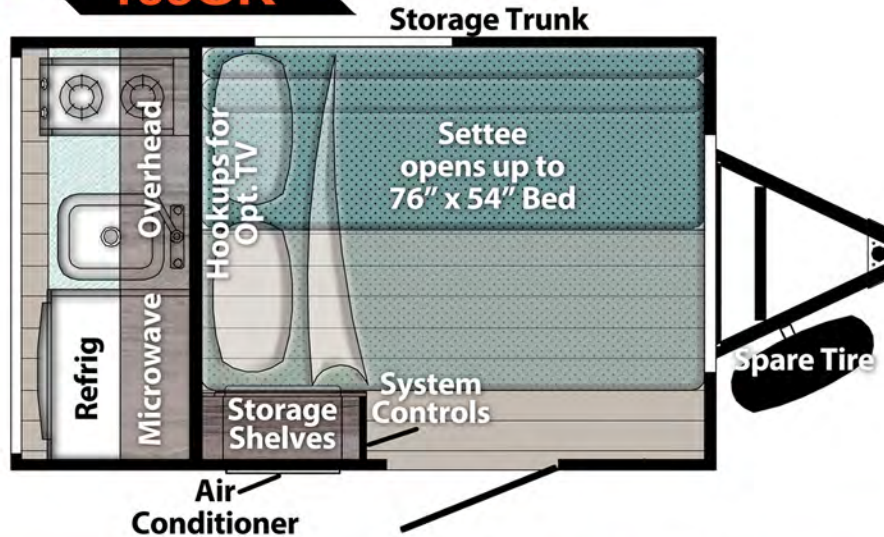

TRAIL LITE

By GULF STREAM COACH

DISCOVER
EXPLORE
ESCAPE
THRIVE

1090K

Length	11'10"
Width	7'5"
Ext. Height	8'2"
Int. Height	4'6"
Base Weight	1,510 lbs.
Hitch Weight	240 lbs.
Net Carry Cap.	2,250 lbs.
Fresh Water	9 Gal.
Water Heater	6 Gal.
LP Tank	1 x 20 lbs.
Furnace	19,000 BTU
Air Cond	5,000 BTU

TRAIL LITE

By GULF STREAM COACH

FEATURES

1090K

CASCADE PACKAGE

- 5,000 BTU Air Conditioner
- 19,000 BTU Gas Furnace
- Hookups for optional TV
- * Multiple 110V and USB Power Outlets
- Omnidirectional Roof-Mount Broadcast TV Antenna
- 2-Burner Gas Cook Top w/Glass Cover
- Gas/Electric Refrigerator
- Microwave Oven
- Bluetooth Portable Speaker & Docking Station
- Hot/Cold Sink
- Cable/Satellite Hookup
- Diamond Plate Rock Guard for front and side panels
- Spare Tire, Wheel, & Carrier
- LP Quick Disconnect
- 6 Gal DSI Gas Water Heater
- 20 lb. LP Tank
- Smoke/C/O Detector
- All-Terrain Radial Tires
- Battery Disconnect Switch
- Tinted Safety Glass Windows w/Night Shades
- Outside Hot/Cold Shower

TETON PACKAGE

- Smooth Front
- Lift Kit w/Heavy Duty Tires
- 100W Roof-Mount Solar Panel w/Controller
- Electric Brakes
- Solid Step at Entry

OPTION

- Fiberglass Sidewalls

Above: Air Conditioner, Storage Shelf
Below: Interior with Settee in place

Above: Hookups for optional flat screen TV
Below: Lighted outside storage compartment

Above: System controls, Blue Tooth speaker
Below: 28" door w/window, deadbolt lock

Above: Outdoor hot & cold shower
Below: Spare tire, LP tank, battery disconnect